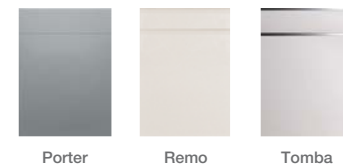

GLOSS AND MATT PAINTED RANGES

LOOK OUT FOR THIS SYMBOL WHERE DOOR FAMILIES ARE AVAILABLE IN PAINT-TO-ORDER COLOURS