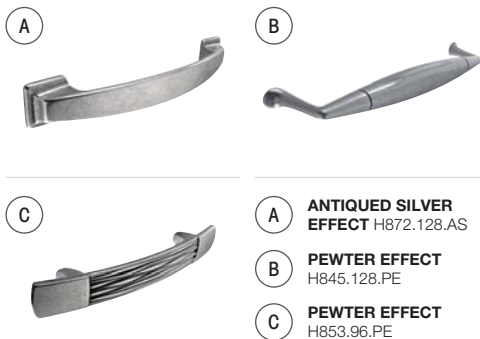

MILBOURNE SHOWN IN OAK

This oak-effect U-shaped kitchen makes the most of the available space with an integrated breakfast table.

WORKTOP SHOWN:
Strata Quartz - Marbled White

HANDLE SHOWN:
H590.128.SS

HANDLE IDEAS

For further handle options see page 86